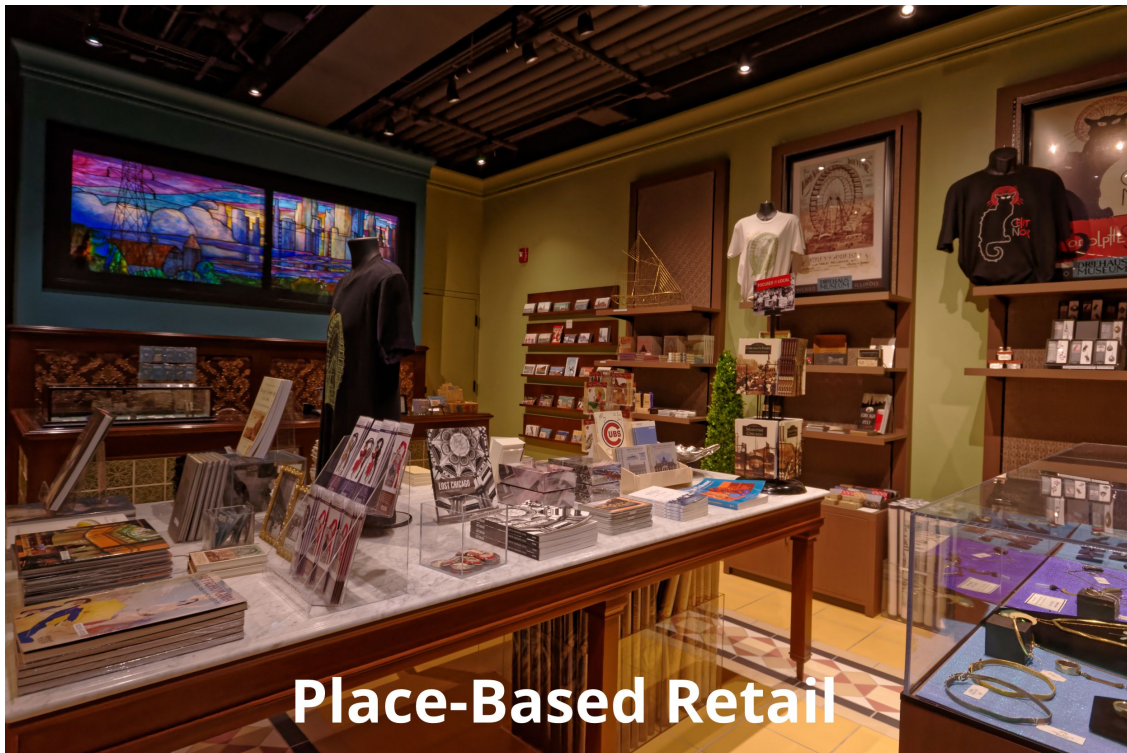

[View this email in your browser](#)

Place-Based Retail

New Look to Driehaus Museum Shop

The Driehaus Museum showcases the architecture and decorating tastes of the Gilded Age through its extensive collections that include Art Nouveau, fine art objects, and posters. The museum's satellite store at Chicago's Navy Pier invites tourists to experience the museum through an outpost of products that reflect its collection of architectural history and exhibitions.

[View the design.](#)

Nashville Zoo Gets a Makeover

The Zawadi Market at the Nashville Zoo reflects a world of adventure, education and engagement. Learn how the iconic structure creates the perfect opportunity to access and extend an exciting day of discovery through curated, crafted and educational products. [Roam the store.](#)

Retail Focus: Guest Column

SSA designs and operates retail amenities in more than 40 of the nation's premier zoos, museums, and aquariums that collectively attract more than 25 million visitors a year. SSA's COO, Eric Loyall, says emotion motivates guests to visit, inspires them to understand the subject matter at a deeper level, and explains what truly drives them to support a particular venue.